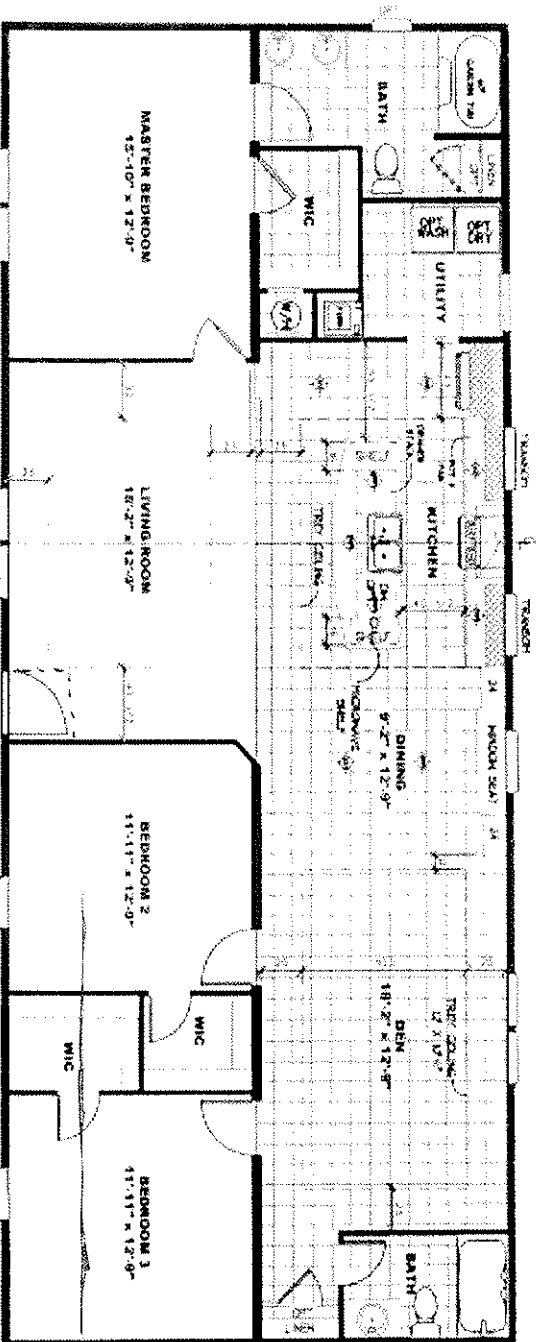

#25 The Bear Creek

Ranch Home

*** Upgrade Master Bath Option Available ***

*** 4th Bedroom Option Available ***

1707 Sq. Ft. - 3 Bedrooms / 2 Baths - 28' x 64'

Providing Quality Homes To Central North Carolina Since 1973