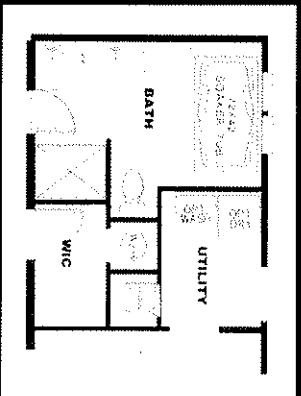

#25 The Bear Creek

Ranch Home

*** Upgrade Master Bath Option Available ***

*** 4th Bedroom Option Available ***

1707 Sq. Ft. - 3 Bedrooms / 2 Baths - 28' x 64'

Providing Quality Homes To Central North Carolina Since 1973