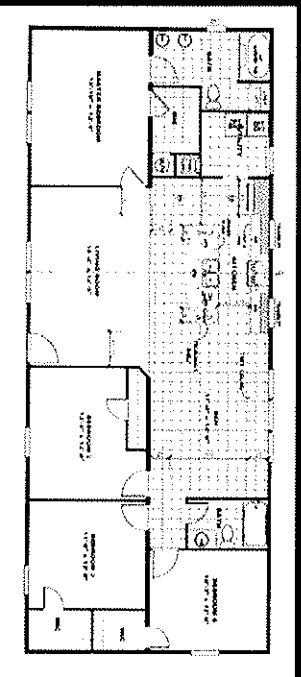

#25 The Bear Creek

Ranch Home

*** Upgrade Master Bath Option Available ***

*** 4th Bedroom Option Available ***

1707 Sq. Ft. - 3 Bedrooms / 2 Baths - 28' x 64'

Providing Quality Homes To Central North Carolina Since 1973