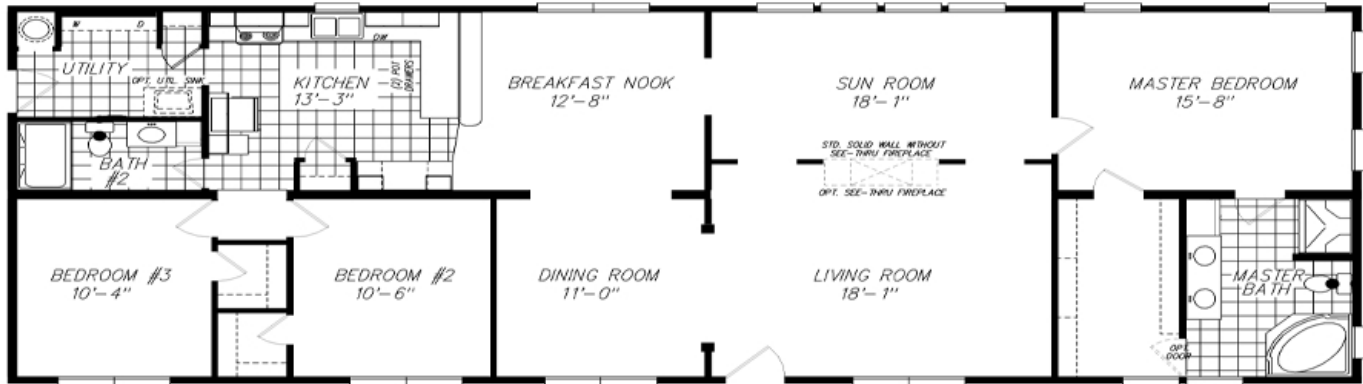

Arlington

1st Floor 1992
Finished Square Feet

Home 1992
Total Square Feet

27' 8" x 72'
1st Floor Dimensional Area

Suits Homes
1000 East 11th St
Siler City, NC 27344
Tel. 919-663-2406
Fax. 919-663-3630

THE Ranch
COLLECTION

MODEL: 692

27'-8" X 72'-0"
TOTAL = 1992 SQ. FT

THE Ranch
— COLLECTION