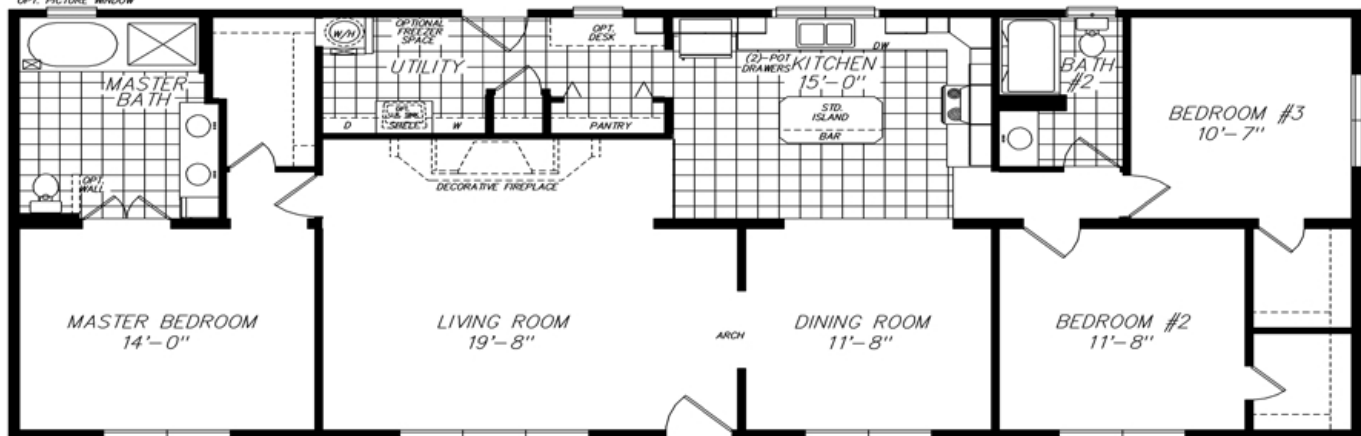

# Grant

**1<sup>st</sup> Floor 1770**  
Finished Square Feet

**Home 1770**  
Total Square Feet

**27' 8" x 64'**  
1<sup>st</sup> Floor Dimensional Area

Suits Homes  
1000 East 11th St  
Siler City, NC 27344  
Tel. 919-663-2406  
Fax. 919-663-3630

THE Ranch  
— COLLECTION

**MODEL: 546**

2/4K3/05G STD. OR  
OPT. PICTURE WINDOW

27'-8" X 64'-0"  
TOTAL: 1770 SQ. FT.

THE Ranch  
COLLECTION