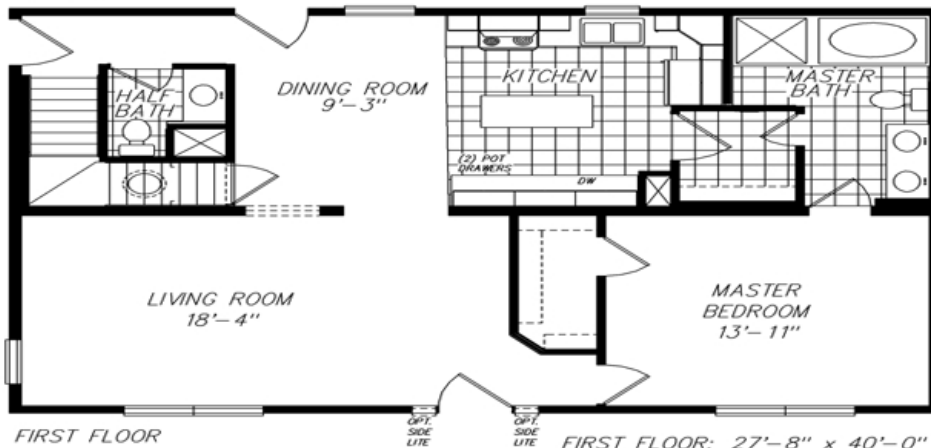

Belmont II

1st Floor 1007
Finished Square Feet

2nd Floor 765
Finished Square Feet

Home 1772
Total Square Feet

27' 8" x 40'
1st Floor Dimensional Area

27' 8" x 27' 8"
2nd Floor Dimensional Area

Suits Homes
1000 East 11th St
Siler City, NC 27344
Tel. 919-663-2406
Fax. 919-663-3630

THE Two Story
COLLECTION

MODEL: 806

FIRST FLOOR: 27'-8" x 40'-0"

SECOND FLOOR: 27'-8" x 27'-8"

TOTAL SQUARE FOOTAGE: 1871 SQ. FT.

THE Two Story
COLLECTION