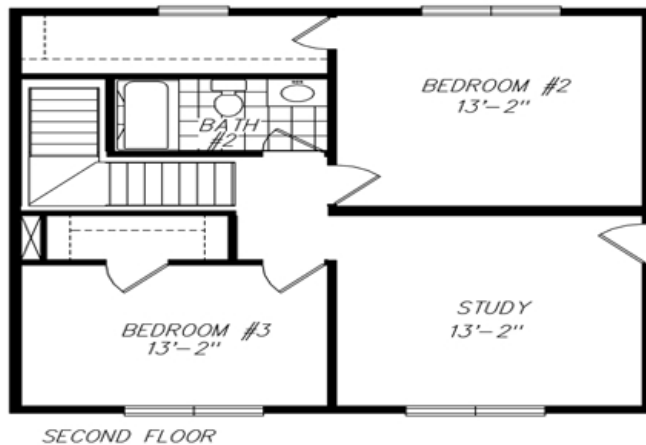

Belmont II

1st Floor 1007
Finished Square Feet

2nd Floor 765
Finished Square Feet

Home 1772
Total Square Feet

27' 8" x 40'
1st Floor Dimensional Area

27' 8" x 27' 8"
2nd Floor Dimensional Area

Suits Homes
1000 East 11th St
Siler City, NC 27344
Tel. 919-663-2406
Fax. 919-663-3630

THE Two Story
COLLECTION

MODEL: 806

FIRST FLOOR: 27'-8" x 40'-0"

SECOND FLOOR: 27'-8" x 27'-8"

TOTAL SQUARE FOOTAGE: 1871 SQ. FT.

THE Two Story
COLLECTION