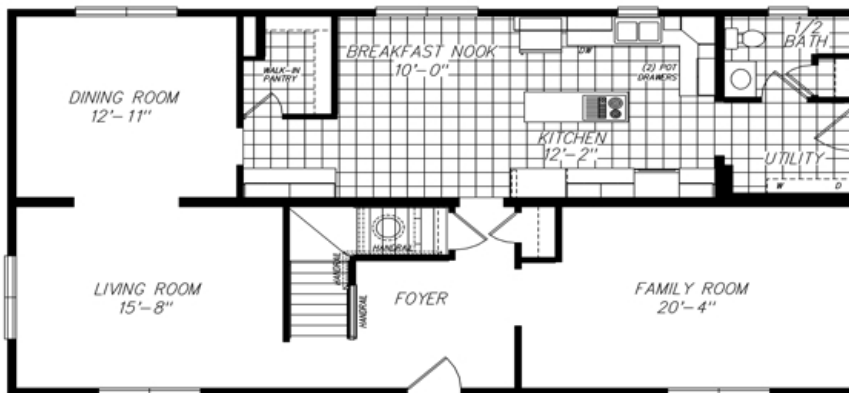

Williamiamston

1st Floor 1383
Finished Square Feet

2nd Floor 1383
Finished Square Feet

Home 2766
Total Square Feet

27' 8" x 50'
1st Floor Dimensional Area

27' 8" x 50'
2nd Floor Dimensional Area

Suits Homes
1000 East 11th St
Siler City, NC 27344
Tel. 919-663-2406
Fax. 919-663-3630

THE Two Story
COLLECTION

MODEL: 664

FIRST FLOOR:
27'-8" X 50'-0"
TOTAL: 1,383 SQ.FT.

SECOND FLOOR:
27'-8" X 50'-0"
TOTAL: 1,383 SQ.FT.

TOTAL = 2,766 SQ.FT.

MODEL: 664

SECOND FLOOR
27'-8" X 50'
TOTAL: 1,383 SQ.FT.