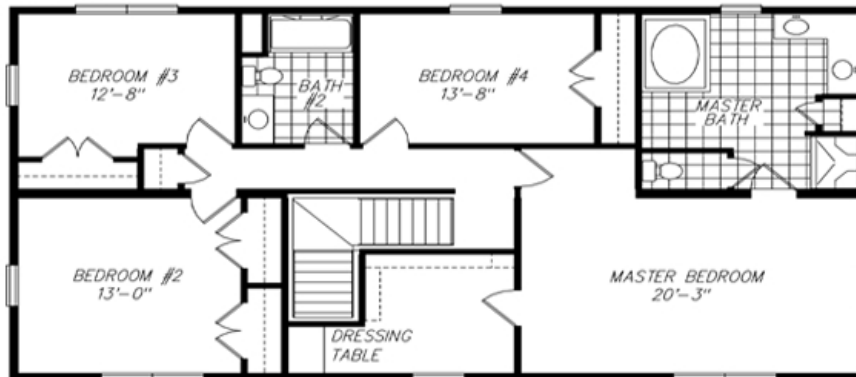

Williamiamston

1st Floor 1383
Finished Square Feet

2nd Floor 1383
Finished Square Feet

Home 2766
Total Square Feet

27' 8" x 50'
1st Floor Dimensional Area

27' 8" x 50'
2nd Floor Dimensional Area

Suits Homes
1000 East 11th St
Siler City, NC 27344
Tel. 919-663-2406
Fax. 919-663-3630

THE Two Story
COLLECTION

MODEL: 664

FIRST FLOOR:
27'-8" X 50'-0"
TOTAL: 1,383 SQ.FT.

SECOND FLOOR:
27'-8" X 50'-0"
TOTAL: 1,383 SQ.FT.

TOTAL = 2,766 SQ.FT.

MODEL: 664

SECOND FLOOR
27'-8" X 50'
TOTAL: 1,383 SQ.FT.