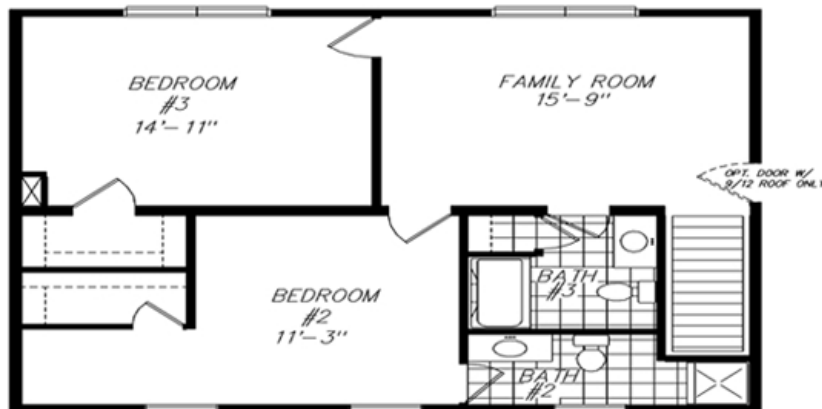

Worcester

1st Floor 1439
Finished Square Feet

2nd Floor 885
Finished Square Feet

Home 2324
Total Square Feet

27' 8" x 52'
1st Floor Dimensional Area

27' 8" x 32'
2nd Floor Dimensional Area

Suits Homes
1000 East 11th St
Siler City, NC 27344
Tel. 919-663-2406
Fax. 919-663-3630

THE Two Story
COLLECTION

FIRST FLOOR:
 27'-8" X 52'-0"
 TOTAL: 1439 SQ
 SECOND FLOOR:
 27'-8" X 32'-0"
 TOTAL: 885 SQ FT
TOTAL SQUARE FOOTAGE
2324 SQ. FT.

SECOND FLOOR:
 27'-8" X 32'-0"
 TOTAL: 885 SQ FT