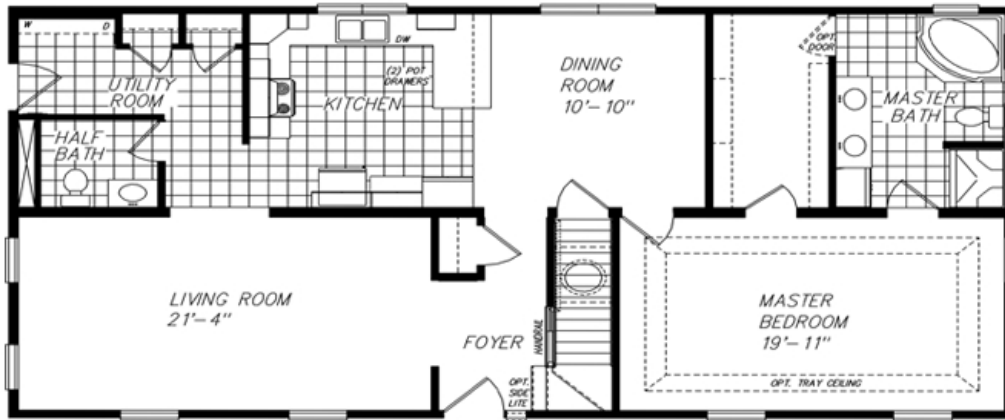

Worcester

1st Floor 1439
Finished Square Feet

2nd Floor 885
Finished Square Feet

Home 2324
Total Square Feet

27' 8" x 52'
1st Floor Dimensional Area

27' 8" x 32'
2nd Floor Dimensional Area

Suits Homes
1000 East 11th St
Siler City, NC 27344
Tel. 919-663-2406
Fax. 919-663-3630

THE Two Story
COLLECTION

FIRST FLOOR:
 27'-8" X 52'-0"
 TOTAL: 1439 SQ
 SECOND FLOOR:
 27'-8" X 32'-0"
 TOTAL: 885 SQ FT
TOTAL SQUARE FOOTAGE
2324 SQ. FT.

SECOND FLOOR:
 27'-8" X 32'-0"
 TOTAL: 885 SQ FT